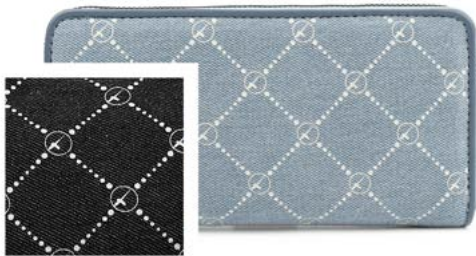

TAS ANITA

style no.: 32985

brand: TAMARIS

edi product group:

color: black

colorcode: 100

size L x D x H in cm (approx.):

:

further available colours:

blue
500
EAN:

lightblue
530
EAN: