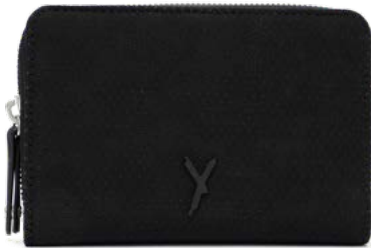

SFY ROMY

style no.: 12406

brand: SURI FREY

edi product group: 703 - Börse mit RV

color: black, NOS

colorcode: 100

size L x D x H in cm (approx.): 15.00 x 3.00 x 10.00

EAN: 4056185128370

further available colours:

ecru, NOS
320

EAN: 4056185138119

sand, NOS
420

EAN: 4056185128387

blue, NOS
500

EAN: 4056185128394

rose, NOS
650

EAN: 4056185138140

darkgrey, NOS
840

EAN: 4056185128400